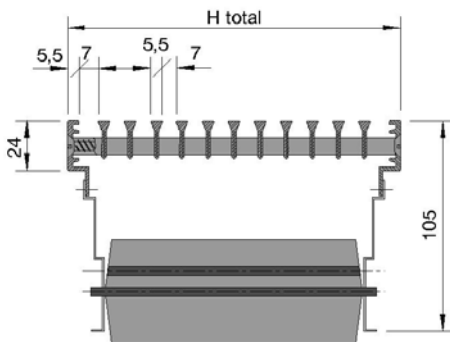

Description

Grille suitable for supply or return air for installation in walls or cills. Made from extruded aluminium sections, natural anodised finish for the standard construction or under request powder coated to RAL non defined.

Provided with a front border of 5,5 mm. Width and fixed horizontal profiled blades, available in two construction types: AEH-0, with air deflection 0°, and AEH-15, with air deflection 15°.

The grille core fixing to the perimetral frame is available on request with spring clip fixing or screw fixing.

Construction with spring clip fixing and rear part

Effective outlet area A_{ef} in m^2

Dimension B x H (mm)	Inlet section	Effective section m^2	Blade Nr.
1008 x 68	997 x 57	0,028	4
1008 x 118	997 x 107	0,055	8
1008 x 158	997 x 147	0,075	11
1008 x 218	997 x 207	0,108	16
1008 x 318	997 x 307	0,169	24
1008 x 418	997x407	0,214	32

Order code

Example of order

Manufacture: Trox
Type: AEH-15-A-F-LH/795x368/0/0/S1/RAL9010