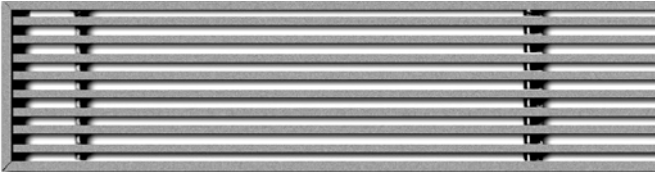

Trox Española, S.A.

Ctra. Castellón, 7
50720 Zaragoza
Teléfono 976 50 02 50
Telefax 976 50 09 04
www.trox.es
e-mail trox@trox.es

Product Information Grilles AEH

PI/1/1/SP/5

Grilles AEH