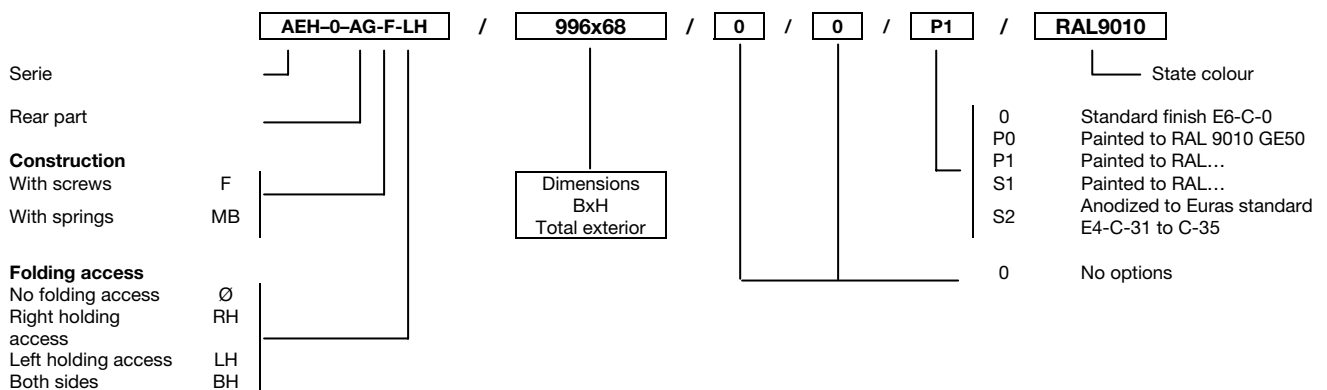

Order code

Example of order

Manufacture: Trox
Type: AEH-15-A-F-LH/795x368/0/0/S1/RAL9010