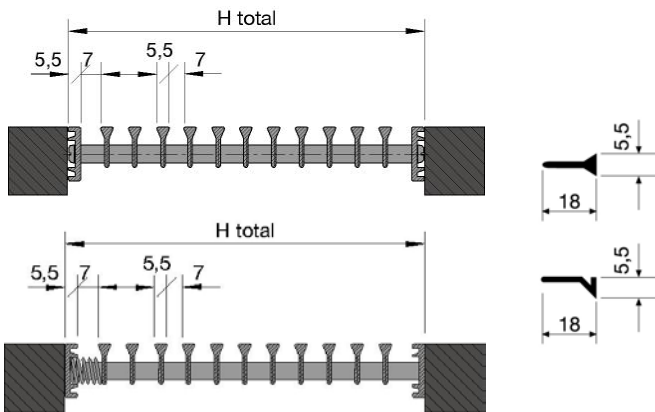

Trox Española, S.A.

Ctra. Castellón, 7
50720 Zaragoza
Teléfono 976 50 02 50
Telefax 976 50 09 04
www.trox.es
e-mail trox@trox.es

Product Information Grilles AEH

PI/1/1/SP/5

Grilles AEH