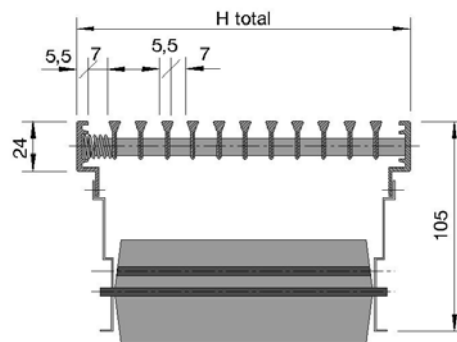

Description

Grille suitable for supply or return air for installation in walls or cills. Made from extruded aluminium sections, natural anodised finish for the standard construction or under request powder coated to RAL non defined.

Provided with a front border of 5,5 mm. Width and fixed horizontal profiled blades, available in two construction types: AEH-0, with air deflection 0°, and AEH-15, with air deflection 15°.

The grille core fixing to the perimetral frame is available on request with spring clip fixing or screw fixing.

Construction with spring clip fixing and rear part

Effective outlet area A_{ef} in m^2

Dimension B x H (mm)	Inlet section	Effective section m^2	Blade Nr.
1008 x 68	997 x 57	0,028	4
1008 x 118	997 x 107	0,055	8
1008 x 158	997 x 147	0,075	11
1008 x 218	997 x 207	0,108	16
1008 x 318	997 x 307	0,169	24
1008 x 418	997x407	0,214	32

Trox Española, S.A.

Ctra. Castellón, 7
50720 Zaragoza
Teléfono 976 50 02 50
Telefax 976 50 09 04
www.trox.es
e-mail trox@trox.es

Product Information Grilles AEH

PI/1/1/SP/5

Rear parts

The rear assemblies are permanently fitted at the factory to the various types of grille face. There different combination, which are made from formed sheet steel. The surface is powder coated black (RAL 9005).