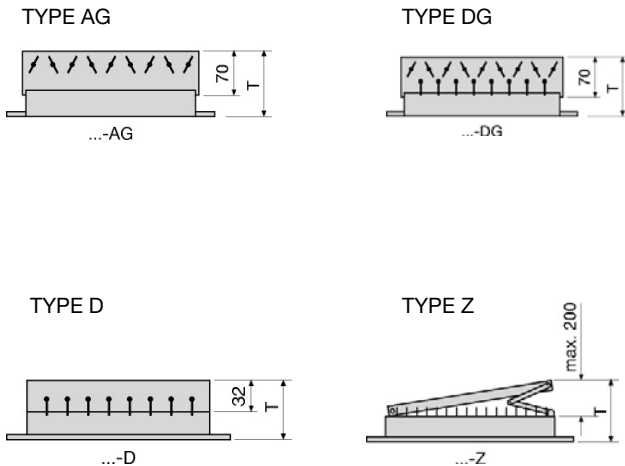

Trox Española, S.A.

Ctra. Castellón, 7
50720 Zaragoza
Teléfono 976 50 02 50
Telefax 976 50 09 04
www.trox.es
e-mail trox@trox.es

Product Information Grilles AEH

PI/1/1/SP/5

Rear parts

The rear assemblies are permanently fitted at the factory to the various types of grille face. There different combination, which are made from formed sheet steel. The surface is powder coated black (RAL 9005).

... - AG

Opposed blade action volume control damper, adjustable from the front face.

... - DG

Volume control damper as ... -AG plus a set of individually adjustable vertical air pattern control blades.

... - D

A set of individually adjustable vertical air pattern control blades.

... - Z

Flap type volume control with stamped pattern air straightening blades, adjustable from front face.

Acoustic data for supply and return air please check leaflet "Grilles and linear grilles" 1/1/EN/5