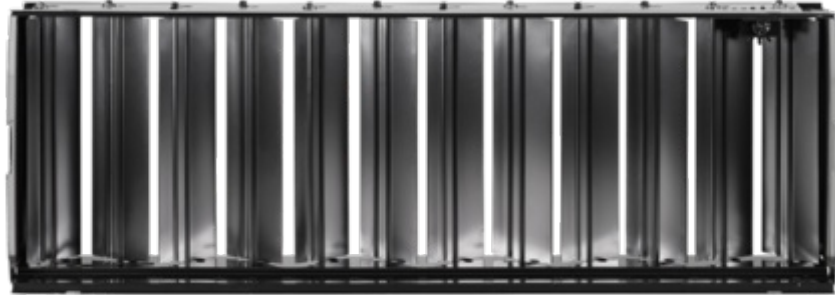

The art of handling air

Serie A*, D* – Accesorios

ATTACHMENTS FOR VENTILATION GRILLES, MADE OF SHEET STEEL, FOR VOLUME FLOW RATE BALANCING AND AIR DIRECTION CONTROL

Attachments with manually adjustable blades

- Volume flow rate balancing
- Air direction control
- Hit and miss damper with airflow straighteners
-

The art of handling air

TROX España

Ctra. Castellón, Km. 7
Pol. Ind. La Cartuja
E-50720 Zaragoza
Tel: +34 976 50 02 50
Fax + 34 976 50 09 04
Email: trox@trox.es